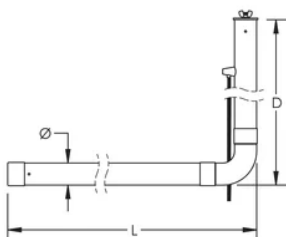

PRODUCT ATTRIBUTES

Material: Copper

Installation: Horizontal with Pigtail Down

Electrode Length (L): 10'

Pigtail Length: 4'

Depth (D): 32"

Conductor Size: 2/0 Stranded

Kit: Yes

ADDITIONAL PRODUCT DETAILS

Chemical ground rods can be ordered as individual components or as a complete kit. Kits include the chemical electrode (pre-filled with electrolytic salts), GEM, bentonite, and a high-density polyethylene inspection well.

ECR-V-10-2Q-4-U-B		
ECR	ERICO Chemical Ground Electrode System	
V	Installation	H: Horizontal HE: Horizontal Extended V: Vertical E: Vertical Extended
10	Electrode Length (')	
2Q	Cable Size	1G: #6 Sol, 1L: #4 Str, 1T: #2 Sol, 1V: #2 Str 2C: 1/0 Str, 2G: 2/0 Str, 2K: 3/0 Sol, 2L: 3/0 Str, 2Q: 4/0 Str 2V: 250 kcmil Str, 3D: 350 kcmil Str, 3Q: 500 kcmil Str, 4L: 750 kcmil Str
4	Pigtail Length (')	
U	Pigtail Orientation	U: Up, D: Down
B*	Rod assembly only	Add "B" for rod assembly only. Leave blank for kit.

* Empty if none

DIAGRAMS

WARNING

nVent products shall be installed and used only as indicated in nVent's product instruction sheets and training materials. Instruction sheets are available at www.nvent.com and from your nVent customer service representative. Improper installation, misuse, misapplication or other failure to completely follow nVent's instructions and warnings may cause product malfunction, property damage, serious bodily injury and death and/or void your warranty.