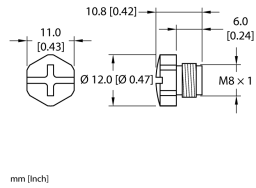

Actuator and Sensor Accessory

Closure cap

Threaded Phillips Head

PSGM-CC (8/BAG)

- Male M8 picofast Closure Cap
- Mates to Female

Type	PSGM-CC (8/BAG)
ID	U6427
Connector A	Male, M8 × 1
Coupling nut	Plastic, PA, Black
Note	- We reserve the right to make technical alterations without prior notice.